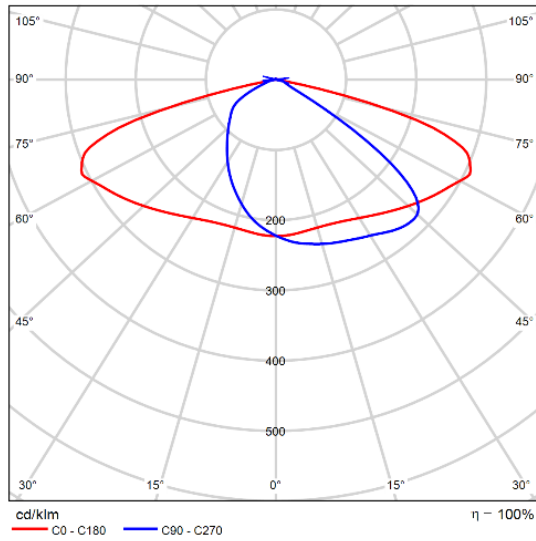

Application Areas:

- Alleys
- Parking lots
- Parks, gardens
- Residential area
- Streets, roads

Product Information

LED ECO Streetlight		90W	120W	150W
Electrical Data	Wattage (W)	90	120	150
	Voltage range	100 - 240VAC		
	Power factor	0.95		
	Line frequency	50/60Hz		
	Surge protection	10KV		
	Protection class	Class I		
Optical / Photometric	Rated lumens (lm)	11700	15600	19500
	CCT (K)	3000K, 4000K, 6500K		
	CRI	>80		
	SDCM	<5		
	Beam angle	45°x150°		
	System efficacy	130lm/W (125lm/W for 3000K)		
	Rated lifetime	50,000 hrs L70 B50 @35°C		
	Operating temperature	-30 - +50°C		
	Storage temperature	-40 - +70°C		
	Size (LxWxH mm)	551x215x90	551x215x90	653x273x90
	Mechanical	Housing material	Die cast aluminum	
Optics/ lens		UV stabilized PC		
Mounting type		Side entry		
Mounting pole diameter		Φ60mm (can also mount with Φ42mm or Φ48mm poles via accessory)		
Ingress protection		IP66		
IK Rating		IK08		

Polar Intensity Diagram

90W

120W

150W

Drawing/Dimensions

90W/120W

150W

Accessories