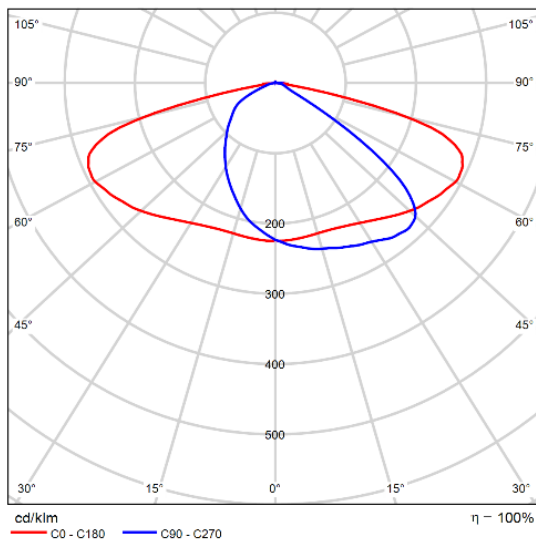

Application Areas:

- Alleys
- Parking lots
- Parks, gardens
- Residential area
- Streets, roads

Product Information

LED ECO Streetlight		90W	120W	150W
Electrical Data	Wattage (W)	90	120	150
	Voltage range	100 - 240VAC		
	Power factor	0.95		
	Line frequency	50/60Hz		
	Surge protection	10KV		
	Protection class	Class I		
Optical / Photometric	Rated lumens (lm)	11700	15600	19500
	CCT (K)	3000K, 4000K, 6500K		
	CRI	>80		
	SDCM	<5		
	Beam angle	45°x150°		
	System efficacy	130lm/W (125lm/W for 3000K)		
	Rated lifetime	50,000 hrs L70 B50 @35°C		
	Operating temperature	-30 - +50°C		
	Storage temperature	-40 - +70°C		
	Size (LxWxH mm)	551x215x90	551x215x90	653x273x90
	Mechanical	Housing material	Die cast aluminum	
Optics/ lens		UV stabilized PC		
Mounting type		Side entry		
Mounting pole diameter		Φ60mm (can also mount with Φ42mm or Φ48mm poles via accessory)		
Ingress protection		IP66		
IK Rating		IK08		

Polar Intensity Diagram

90W

120W

150W

Drawing/Dimensions

90W/120W

150W

Accessories