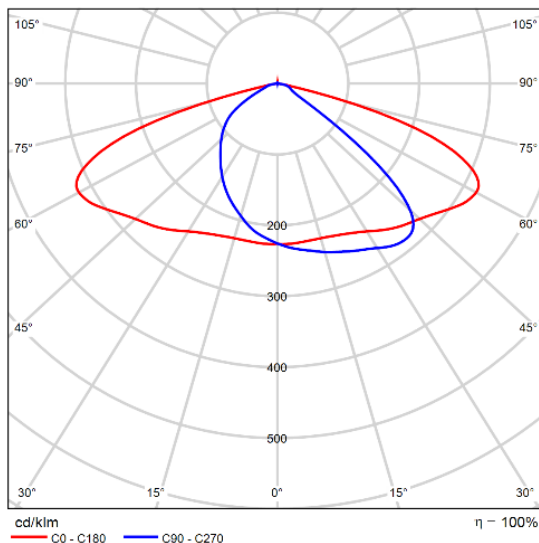

Polar Intensity Diagram

90W

120W

150W

Drawing/Dimensions

90W/120W

150W

Accessories