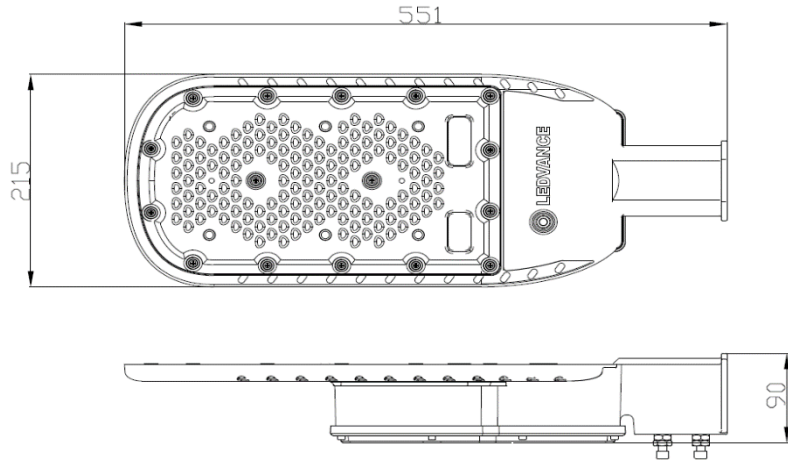

Application Areas:

- Alleys
- Parking lots
- Parks, gardens
- Residential area
- Streets, roads

Product Information

LED ECO Streetlight		90W	120W	150W
Electrical Data	Wattage (W)	90	120	150
	Voltage range	100 - 240VAC		
	Power factor	0.95		
	Line frequency	50/60Hz		
	Surge protection	10KV		
	Protection class	Class I		
Optical / Photometric	Rated lumens (lm)	11700	15600	19500
	CCT (K)	3000K, 4000K, 6500K		
	CRI	>80		
	SDCM	<5		
	Beam angle	45°x150°		
	System efficacy	130lm/W (125lm/W for 3000K)		
	Rated lifetime	50,000 hrs L70 B50 @35°C		
	Operating temperature	-30 - +50°C		
	Storage temperature	-40 - +70°C		
	Size (LxWxH mm)	551x215x90	551x215x90	653x273x90
	Mechanical	Housing material	Die cast aluminum	
Optics/ lens		UV stabilized PC		
Mounting type		Side entry		
Mounting pole diameter		Φ60mm (can also mount with Φ42mm or Φ48mm poles via accessory)		
Ingress protection		IP66		
IK Rating		IK08		

Polar Intensity Diagram

90W

120W

150W

Drawing/Dimensions

90W/120W

150W

Accessories

POLE REDUCTION
Φ42/Φ60

Φ48/Φ60 ADJUSTABLE
ANGLE ADAPTER

Ordering Information

90W/120W/150W

Description	Model number	Shipping quantity	EAN-10	EAN-40
LDECO STREET HE 90W 830 WV 4X1 LEDV	LDECO-STL-XL-AM	4	4058075558120	4058075558137
LDECO STREET HE 90W 840 WV 4X1 LEDV	LDECO-STL-XL-AM	4	4058075558144	4058075558151
LDECO STREET HE 90W 865 WV 4X1 LEDV	LDECO-STL-XL-AM	4	4058075558168	4058075558175
LDECO STREET HE 120W 830 WV 4X1 LEDV	LDECO-STL-XLHO-AM	4	4058075558205	4058075558212
LDECO STREET HE 120W 840 WV 4X1 LEDV	LDECO-STL-XLHO-AM	4	4058075558229	4058075558236
LDECO STREET HE 120W 865 WV 4X1 LEDV	LDECO-STL-XLHO-AM	4	4058075558243	4058075558250
LDECO STREET HE 150W 830 WV 2X1 LEDV	LDECO-STL-XXL-AM	2	4058075558267	4058075558274
LDECO STREET HE 150W 840 WV 2X1 LEDV	LDECO-STL-XXL-AM	2	4058075558281	4058075558298
LDECO STREET HE 150W 865 WV 2X1 LEDV	LDECO-STL-XXL-AM	2	4058075558304	4058075558311