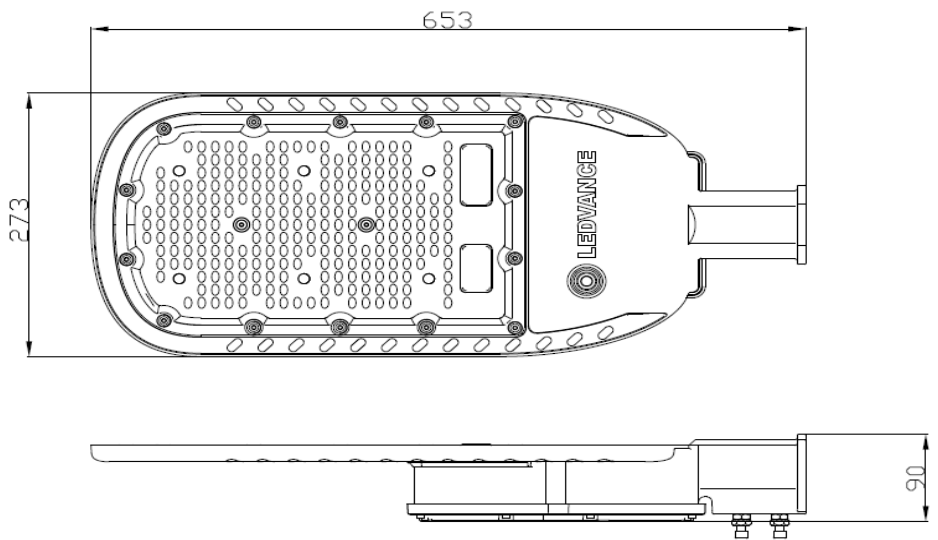

Application Areas:

- Alleys
- Parking lots
- Parks, gardens
- Residential area
- Streets, roads

Product Information

LED ECO Streetlight		90W	120W	150W
Electrical Data	Wattage (W)	90	120	150
	Voltage range	100 - 240VAC		
	Power factor	0.95		
	Line frequency	50/60Hz		
	Surge protection	10KV		
	Protection class	Class I		
Optical / Photometric	Rated lumens (lm)	11700	15600	19500
	CCT (K)	3000K, 4000K, 6500K		
	CRI	>80		
	SDCM	<5		
	Beam angle	45°x150°		
	System efficacy	130lm/W (125lm/W for 3000K)		
	Rated lifetime	50,000 hrs L70 B50 @35°C		
	Operating temperature	-30 - +50°C		
	Storage temperature	-40 - +70°C		
	Size (LxWxH mm)	551x215x90	551x215x90	653x273x90
	Mechanical	Housing material	Die cast aluminum	
Optics/ lens		UV stabilized PC		
Mounting type		Side entry		
Mounting pole diameter		Φ60mm (can also mount with Φ42mm or Φ48mm poles via accessory)		
Ingress protection		IP66		
IK Rating		IK08		

Polar Intensity Diagram

90W

120W

150W

Drawing/Dimensions

90W/120W

150W

Accessories

POLE REDUCTION
Φ42/Φ60

Φ48/Φ60 ADJUSTABLE
ANGLE ADAPTER

Ordering Information

90W/120W/150W

Description	Model number	Shipping quantity	EAN-10	EAN-40
LDECO STREET HE 90W 830 WV 4X1 LEDV	LDECO-STL-XL-AM	4	4058075558120	4058075558137
LDECO STREET HE 90W 840 WV 4X1 LEDV	LDECO-STL-XL-AM	4	4058075558144	4058075558151
LDECO STREET HE 90W 865 WV 4X1 LEDV	LDECO-STL-XL-AM	4	4058075558168	4058075558175
LDECO STREET HE 120W 830 WV 4X1 LEDV	LDECO-STL-XLHO-AM	4	4058075558205	4058075558212
LDECO STREET HE 120W 840 WV 4X1 LEDV	LDECO-STL-XLHO-AM	4	4058075558229	4058075558236
LDECO STREET HE 120W 865 WV 4X1 LEDV	LDECO-STL-XLHO-AM	4	4058075558243	4058075558250
LDECO STREET HE 150W 830 WV 2X1 LEDV	LDECO-STL-XXL-AM	2	4058075558267	4058075558274
LDECO STREET HE 150W 840 WV 2X1 LEDV	LDECO-STL-XXL-AM	2	4058075558281	4058075558298
LDECO STREET HE 150W 865 WV 2X1 LEDV	LDECO-STL-XXL-AM	2	4058075558304	4058075558311